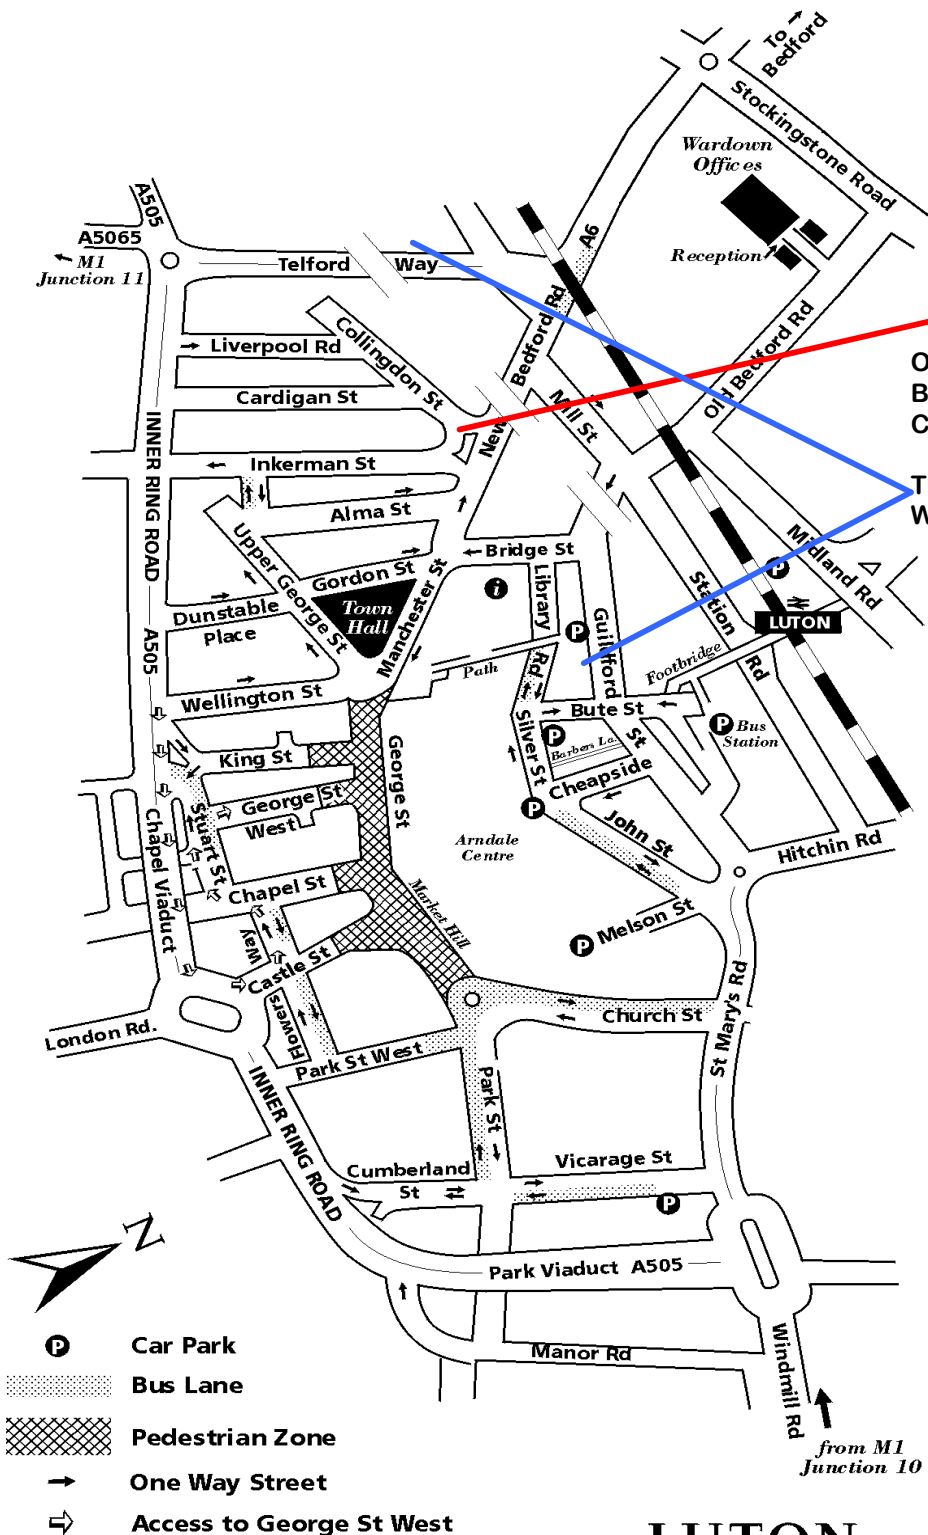

Directions to Voluntary Action Luton and Bedfordshire LINK

Our Offices are here at 15 New Bedford Road, at the junction of Collingdon & Inkerman Streets.

The nearest Car parking is on Telford Way or at the Ardale shopping area