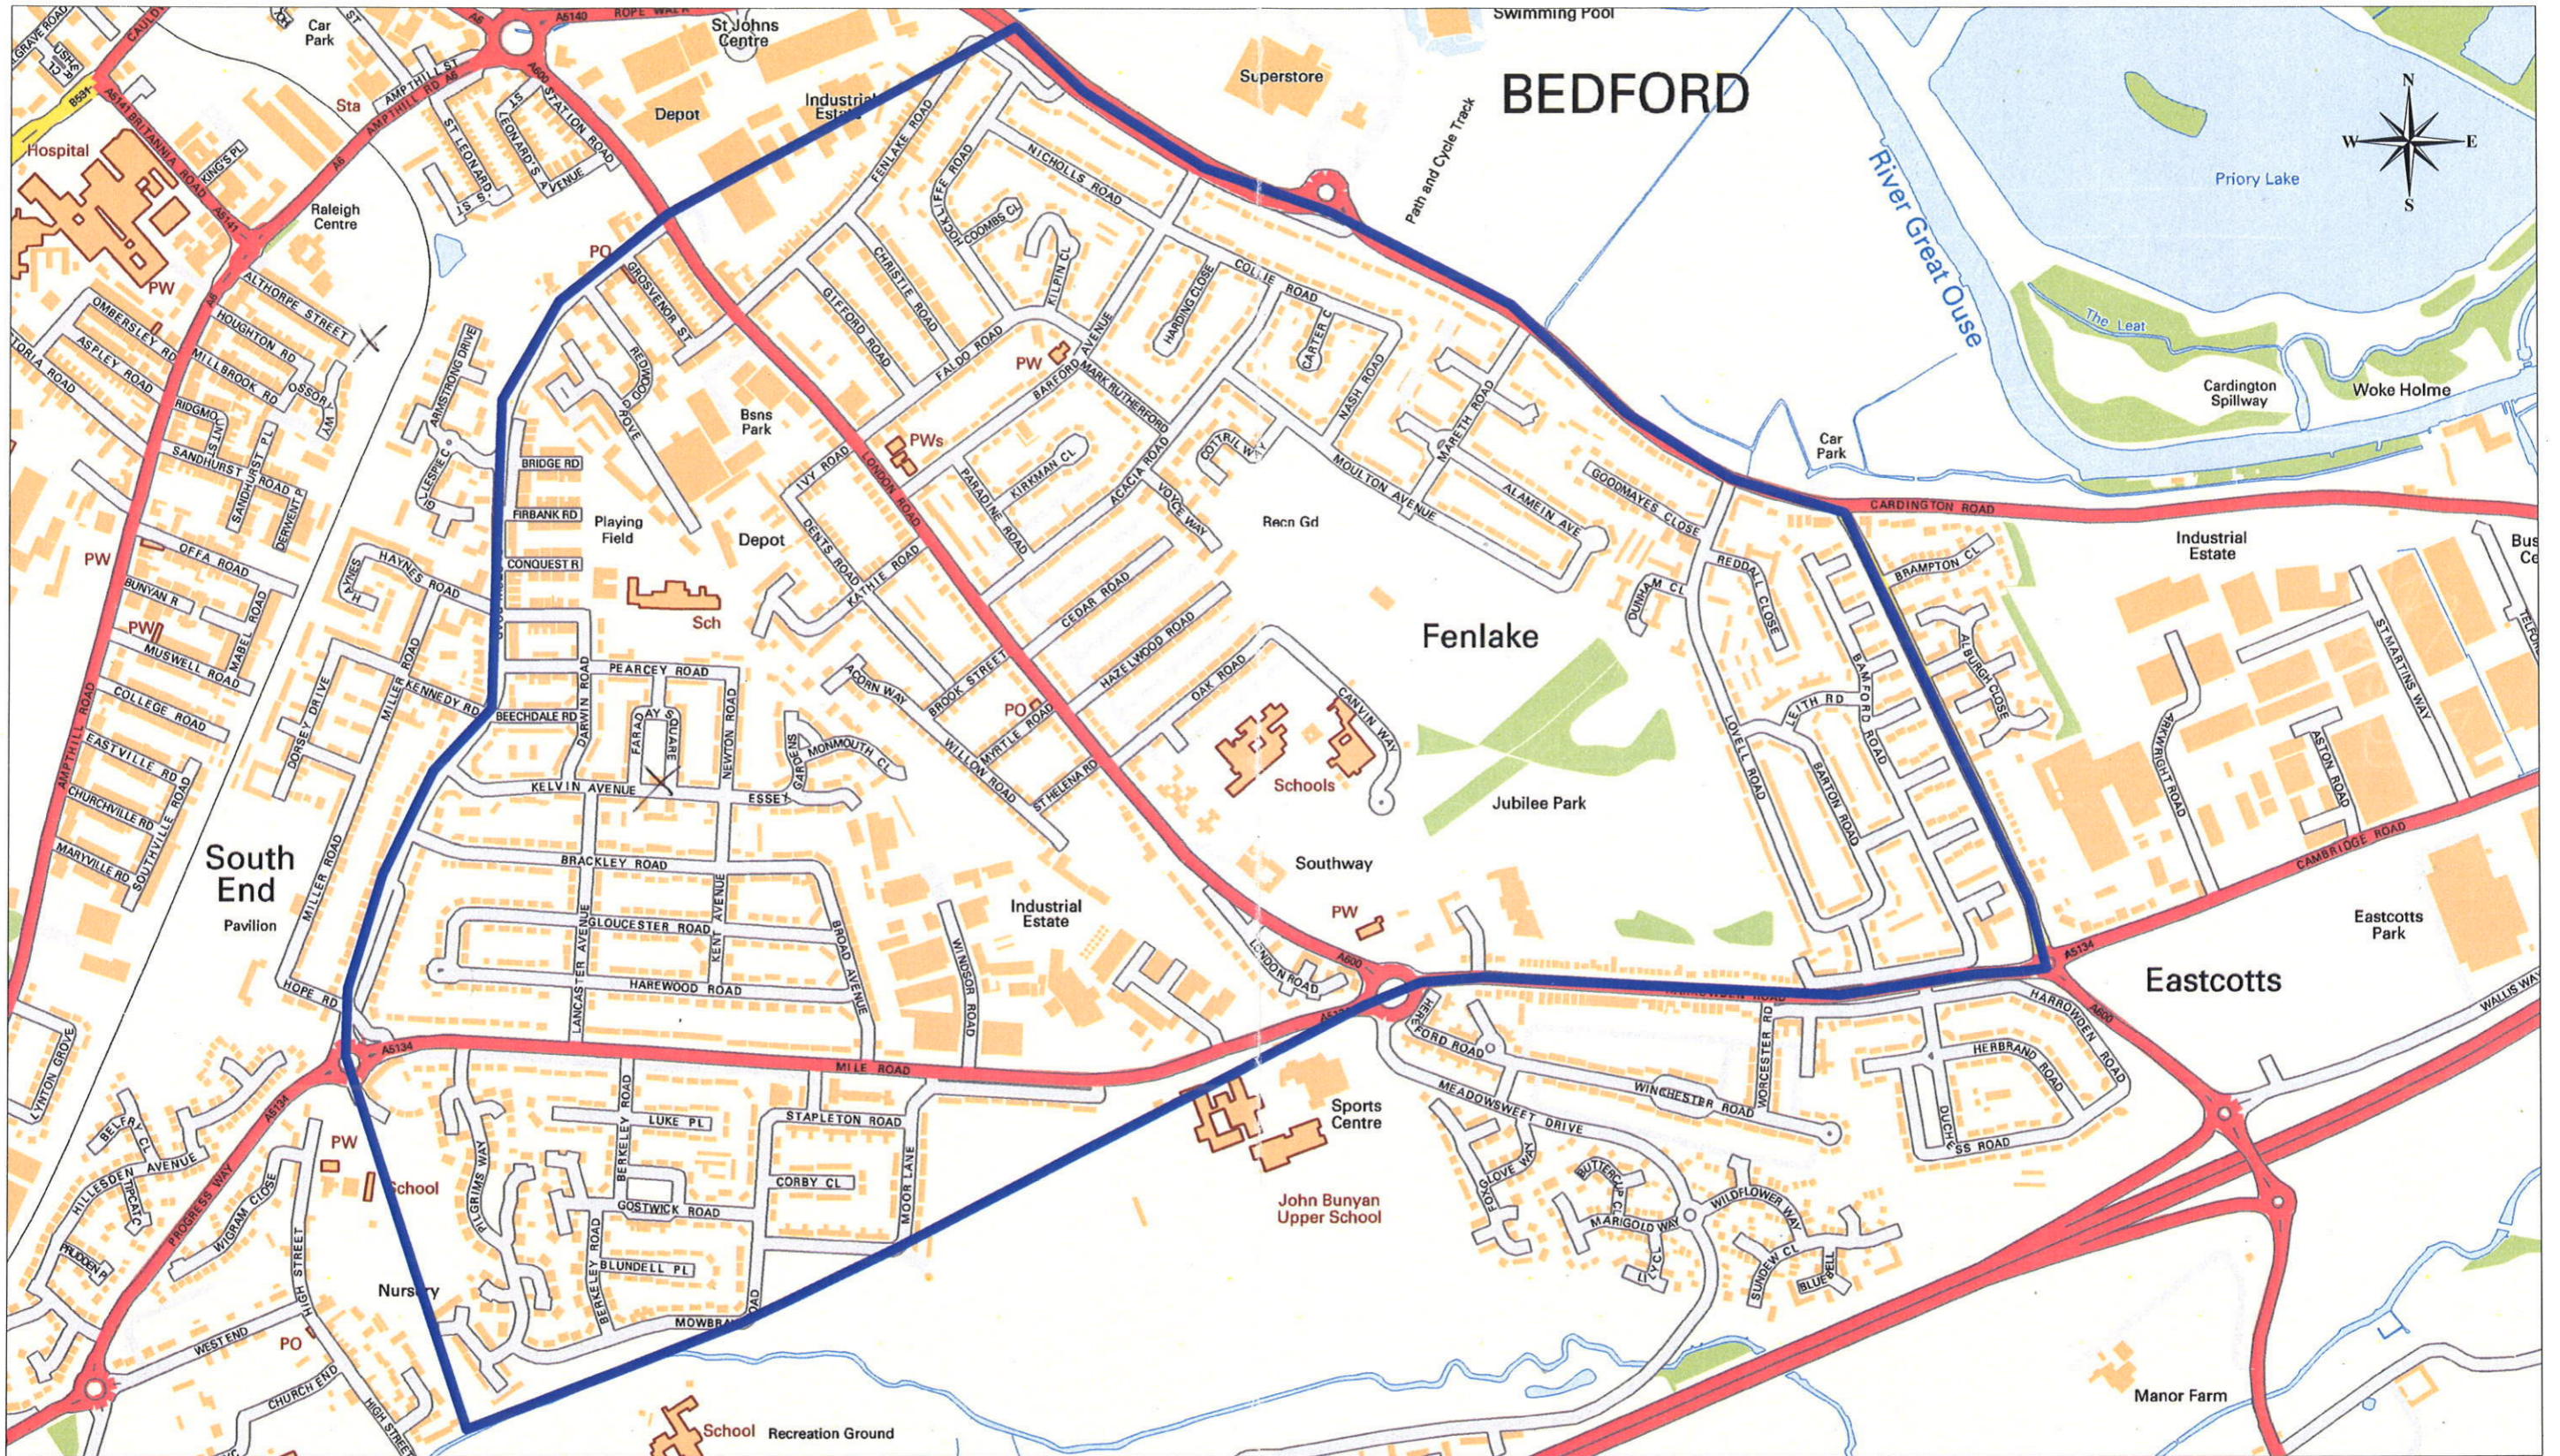

Kingsbrook & Cauldwell small area

BEDFORD BOROUGH COUNCIL

Produced by Bedford Borough Council. Based on Ordnance Survey mapping © Crown copyright. All rights reserved: OS Licence No. 100049028. Unauthorised reproduction infringes Crown copyright and may lead to prosecution or civil proceedings. Date: 17/01/11

Plot @: 1:8000